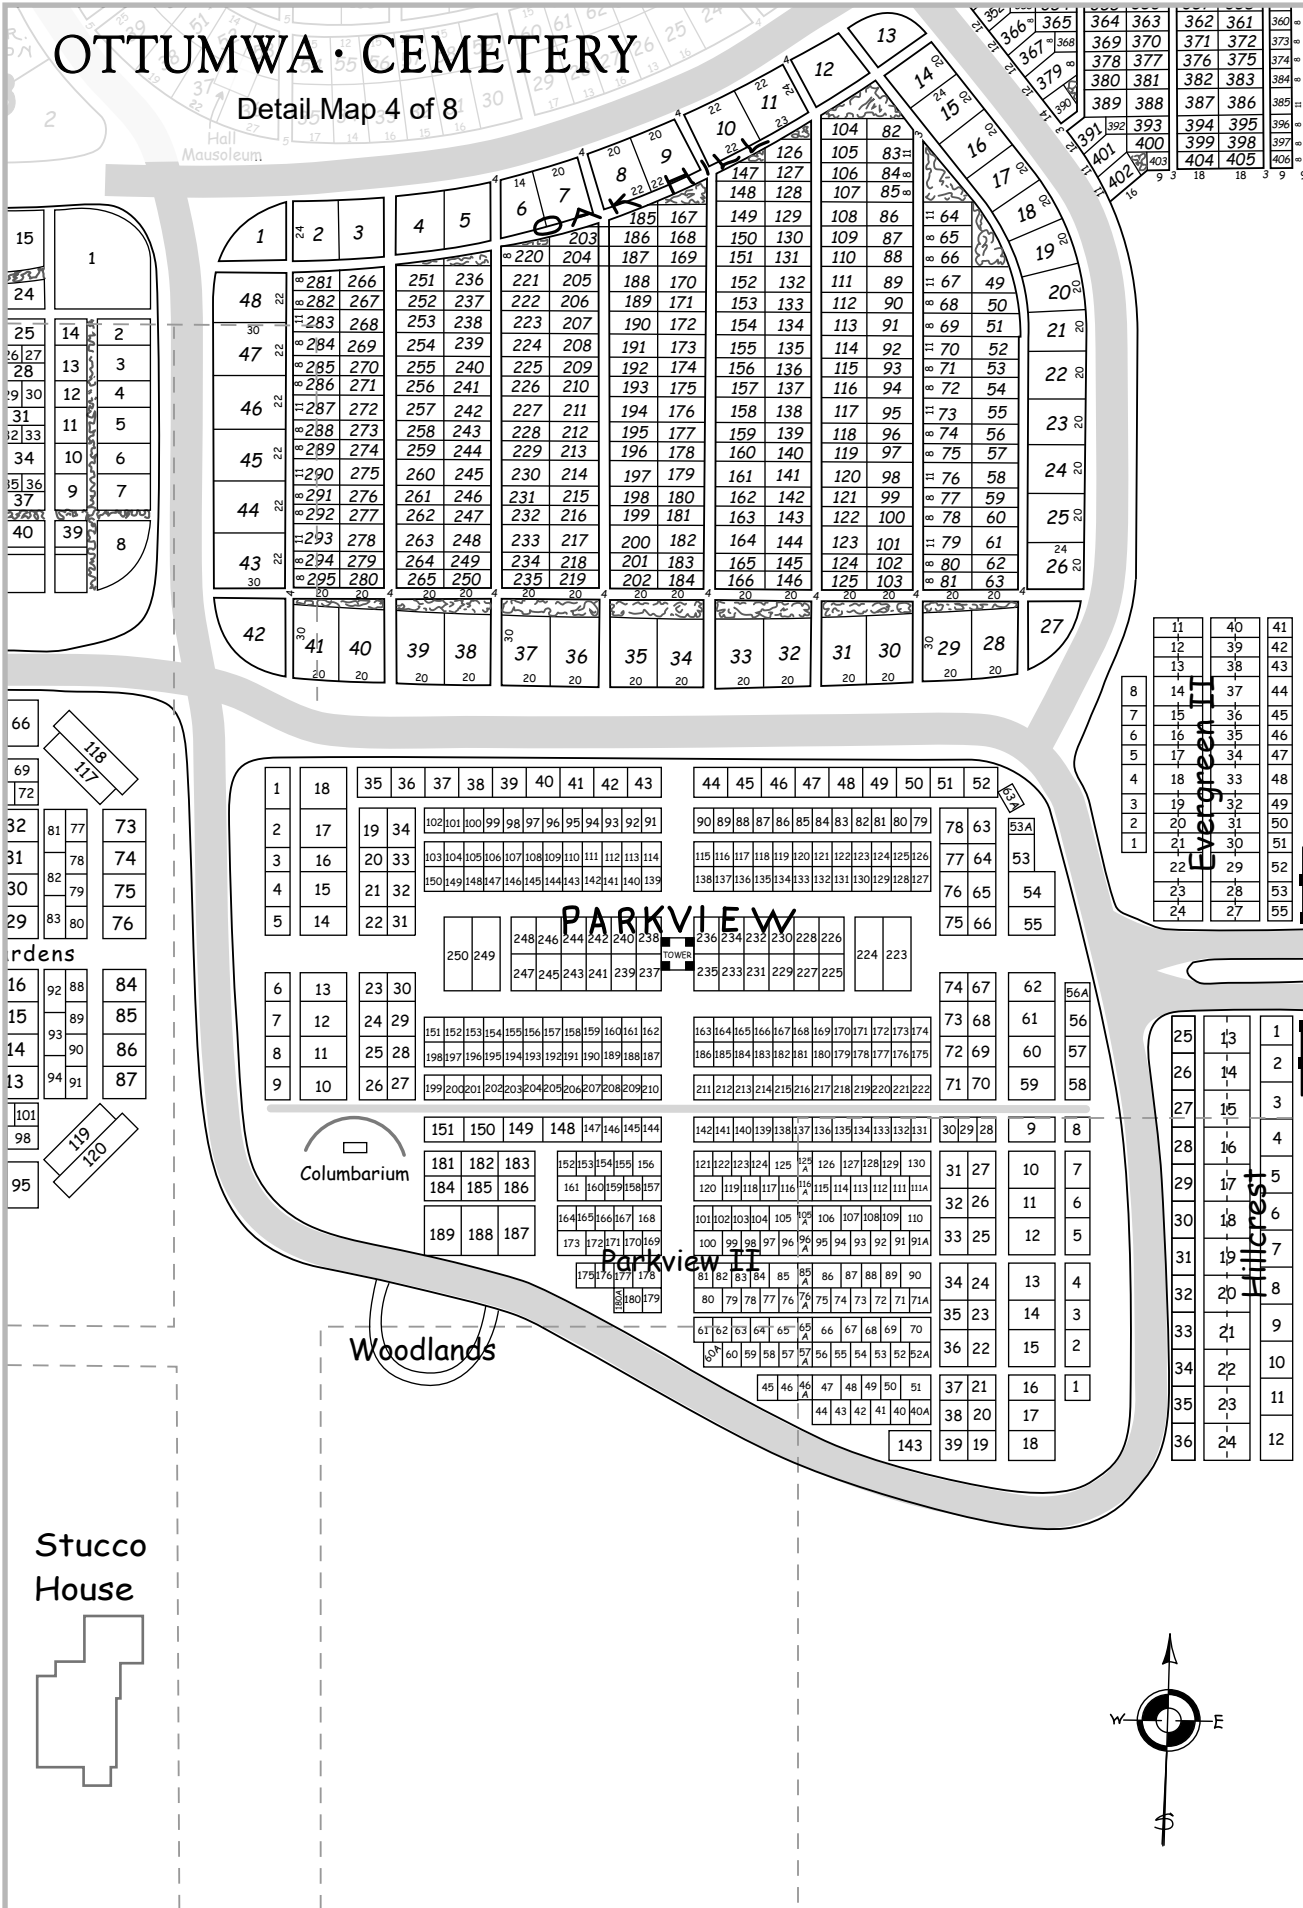

OTTUMWA • CEMETERY

Detail Map 4 of 8

JEFFERSON ST.

Manning Gate