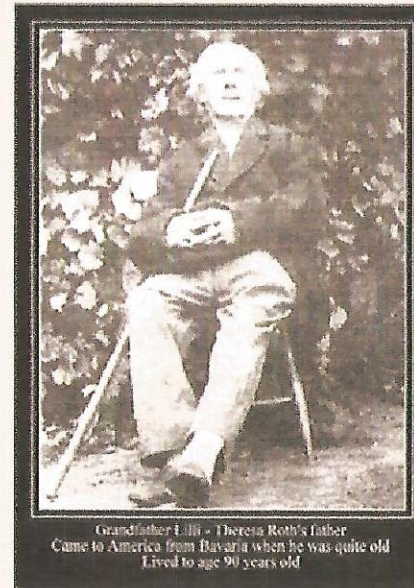

Descendants of George William Lilli

George William Lilli - b. 1801, d. 1891
& Anna Barbara Deerolph
b. 1797, m. 1837, d. 1839

- *Anna Barbara Lilli - b. 1839, d. 1901*
  Spouse - Joseph Anton Roth
  b. 1832, m. 1858, d. 1893

1) *Anna Barbara Roth - b. 1859, d. 1943*
Spouse - Henry Weikert
b. 1856, m. 1880, d. 1945

2) *George William "Will" Roth - b. 1861, d. 1941*
Spouse - Sarah A Patterson
b. 1862, m. 1894, d. 1944

3) *Mary F Roth - b. 1863, d. 1863 - ?*
Mary is listed on the 1860 census at 7 yrs old

4) *Sara Theresia Roth b. 1866, d. 1951*
Spouse - William "Wilhelm" August Schmidt,
b. 1860, m. 1883 d. 1937

5) *Joseph Anthony Roth - b. 1869, d. 1945*
Spouse: Matilda "May" Chadwick
b. 1873, m. 1892, d. 1951

6) *John August Roth - b. 1874, d. 1951*
Spouse - Elizabeth Hannah Kitchen
b. 1878, m. 1896, d. 1973

7) *Frank Nelson Roth - b. 1878, d. 1964*
Spouse - Jessie Belle Cone
b. 1882, m. 1900, d. 1973