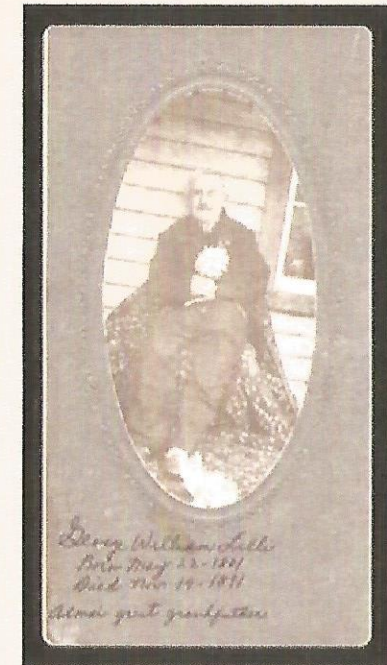

Descendants of George William Lilli

George William Lilli - b. 1801, d. 1891
& Anna Barbara Deerolph
b. 1797, m. 1837, d. 1839

- *Anna Barbara Lilli - b. 1839, d. 1901*
  Spouse - Joseph Anton Roth
  b. 1832, m. 1858, d. 1893

1) *Anna Barbara Roth - b. 1859, d. 1943*
Spouse - Henry Weikert
b. 1856, m. 1880, d. 1945

2) *George William "Will" Roth - b. 1861, d. 1941*
Spouse - Sarah A Patterson
b. 1862, m. 1894, d. 1944

3) *Mary F Roth - b. 1863, d. 1863 - ?*
Mary is listed on the 1860 census at 7 yrs old

4) *Sara Theresia Roth b. 1866, d. 1951*
Spouse - William "Wilhelm" August Schmidt,
b. 1860, m. 1883 d. 1937

5) *Joseph Anthony Roth - b. 1869, d. 1945*
Spouse: Matilda "May" Chadwick
b. 1873, m. 1892, d. 1951

6) *John August Roth - b. 1874, d. 1951*
Spouse - Elizabeth Hannah Kitchen
b. 1878, m. 1896, d. 1973

7) *Frank Nelson Roth - b. 1878, d. 1964*
Spouse - Jessie Belle Cone
b. 1882, m. 1900, d. 1973