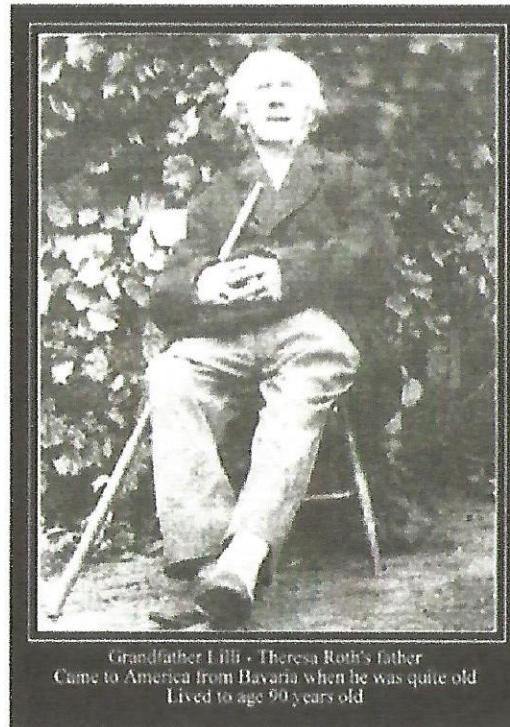

JOHN DEEROLPH - *Family Group Sheet*

John Deerolph

Anna Barbara Deere

Marriage:

CHILDREN	SEX	BIRTH	SPOUSE	MARRIAGE	DEATH
Anna Barbara Deerolph	F	1797 in Bavaria, Germany	George William Lilli	15 January 1837 in Bavaria, Germany	1839 in Bavaria, Germany

There are no pictures of Anna Barbara Lilli.

George William Lilli was a shepherd in Bavaria.

Grandfather Lilli - Theresa Roth's father
Came to America from Bavaria when he was quite old
Lived to age 90 years old