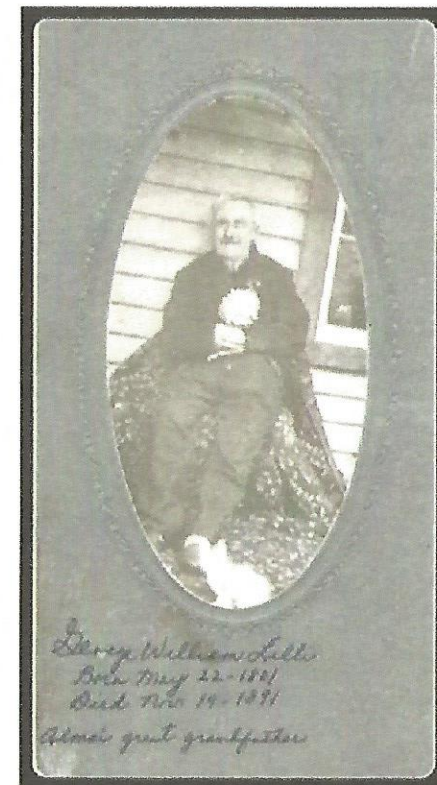

JOHN DEEROLPH - *Family Group Sheet*

John Deerolph

Anna Barbara Deere

Marriage:

CHILDREN	SEX	BIRTH	SPOUSE	MARRIAGE	DEATH
Anna Barbara Deerolph	F	1797 in Bavaria, Germany	George William Lilli	15 January 1837 in Bavaria, Germany	1839 in Bavaria, Germany

There are no pictures of Anna Barbara Lilli.

George William Lilli was a shepherd in Bavaria.

Grandfather Lilli - Theresa Roth's father
Came to America from Bavaria when he was quite old
Lived to age 90 years old

George William Lilli
Born May 22 - 1841
Died Nov 19 - 1931
Almost quit grandfather