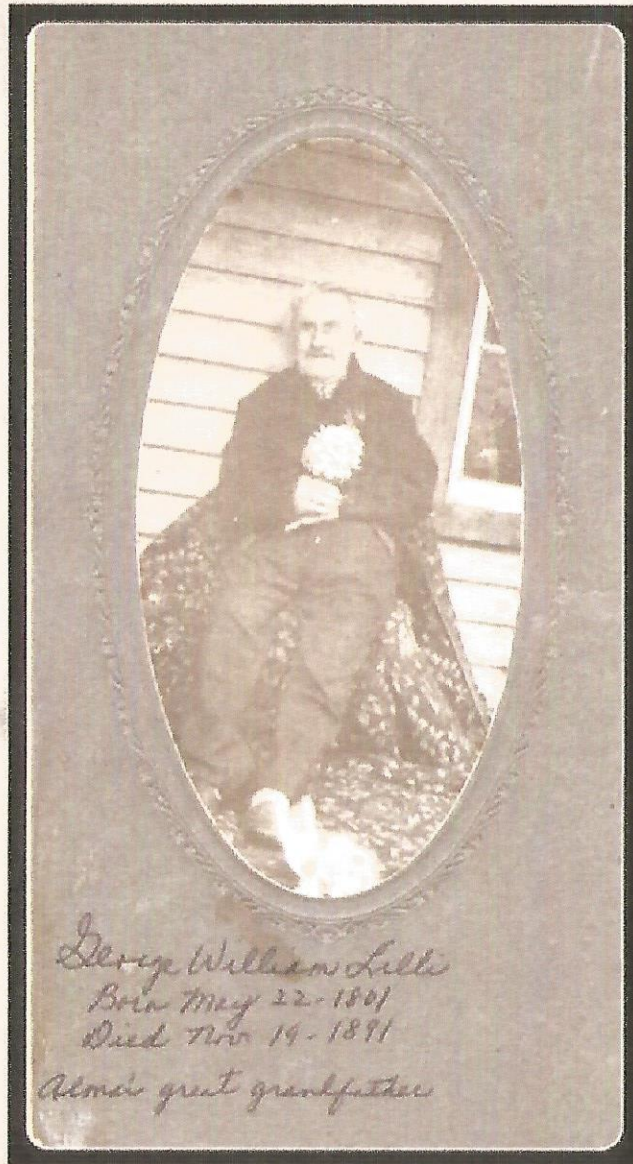

# GEORGE WILLIAM LILLI - 1880 UNITED STATES FEDERAL CENSUS

**George Lilly**

**Age: 79 - Birth Year: abt 1801**

**Birthplace: Prussia**

**Home in 1880: Wheeler, Lyon, Iowa**

**White - Male - Single**

**Relation to Head of House: Father-in-law**

**Marital Status: Widower**

**Father and Mother's Birthplace: Prussia**

**Resides With:**

**Joseph - Married - age 48 - Farmer - born in Wurttemberg**

**Anna - Married - age 40 - Keeping house**

**Willie - Single - age 18 - Assisting on farm - attended school**