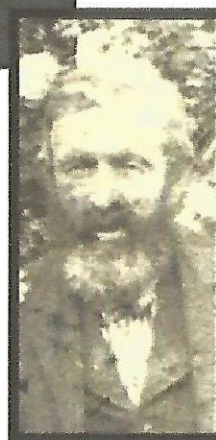

George & Anna had another child -
Unknown Lilli.

b: 1838??- Bavaria, Germany ??
d: Unknown - Bavaria Germany ??