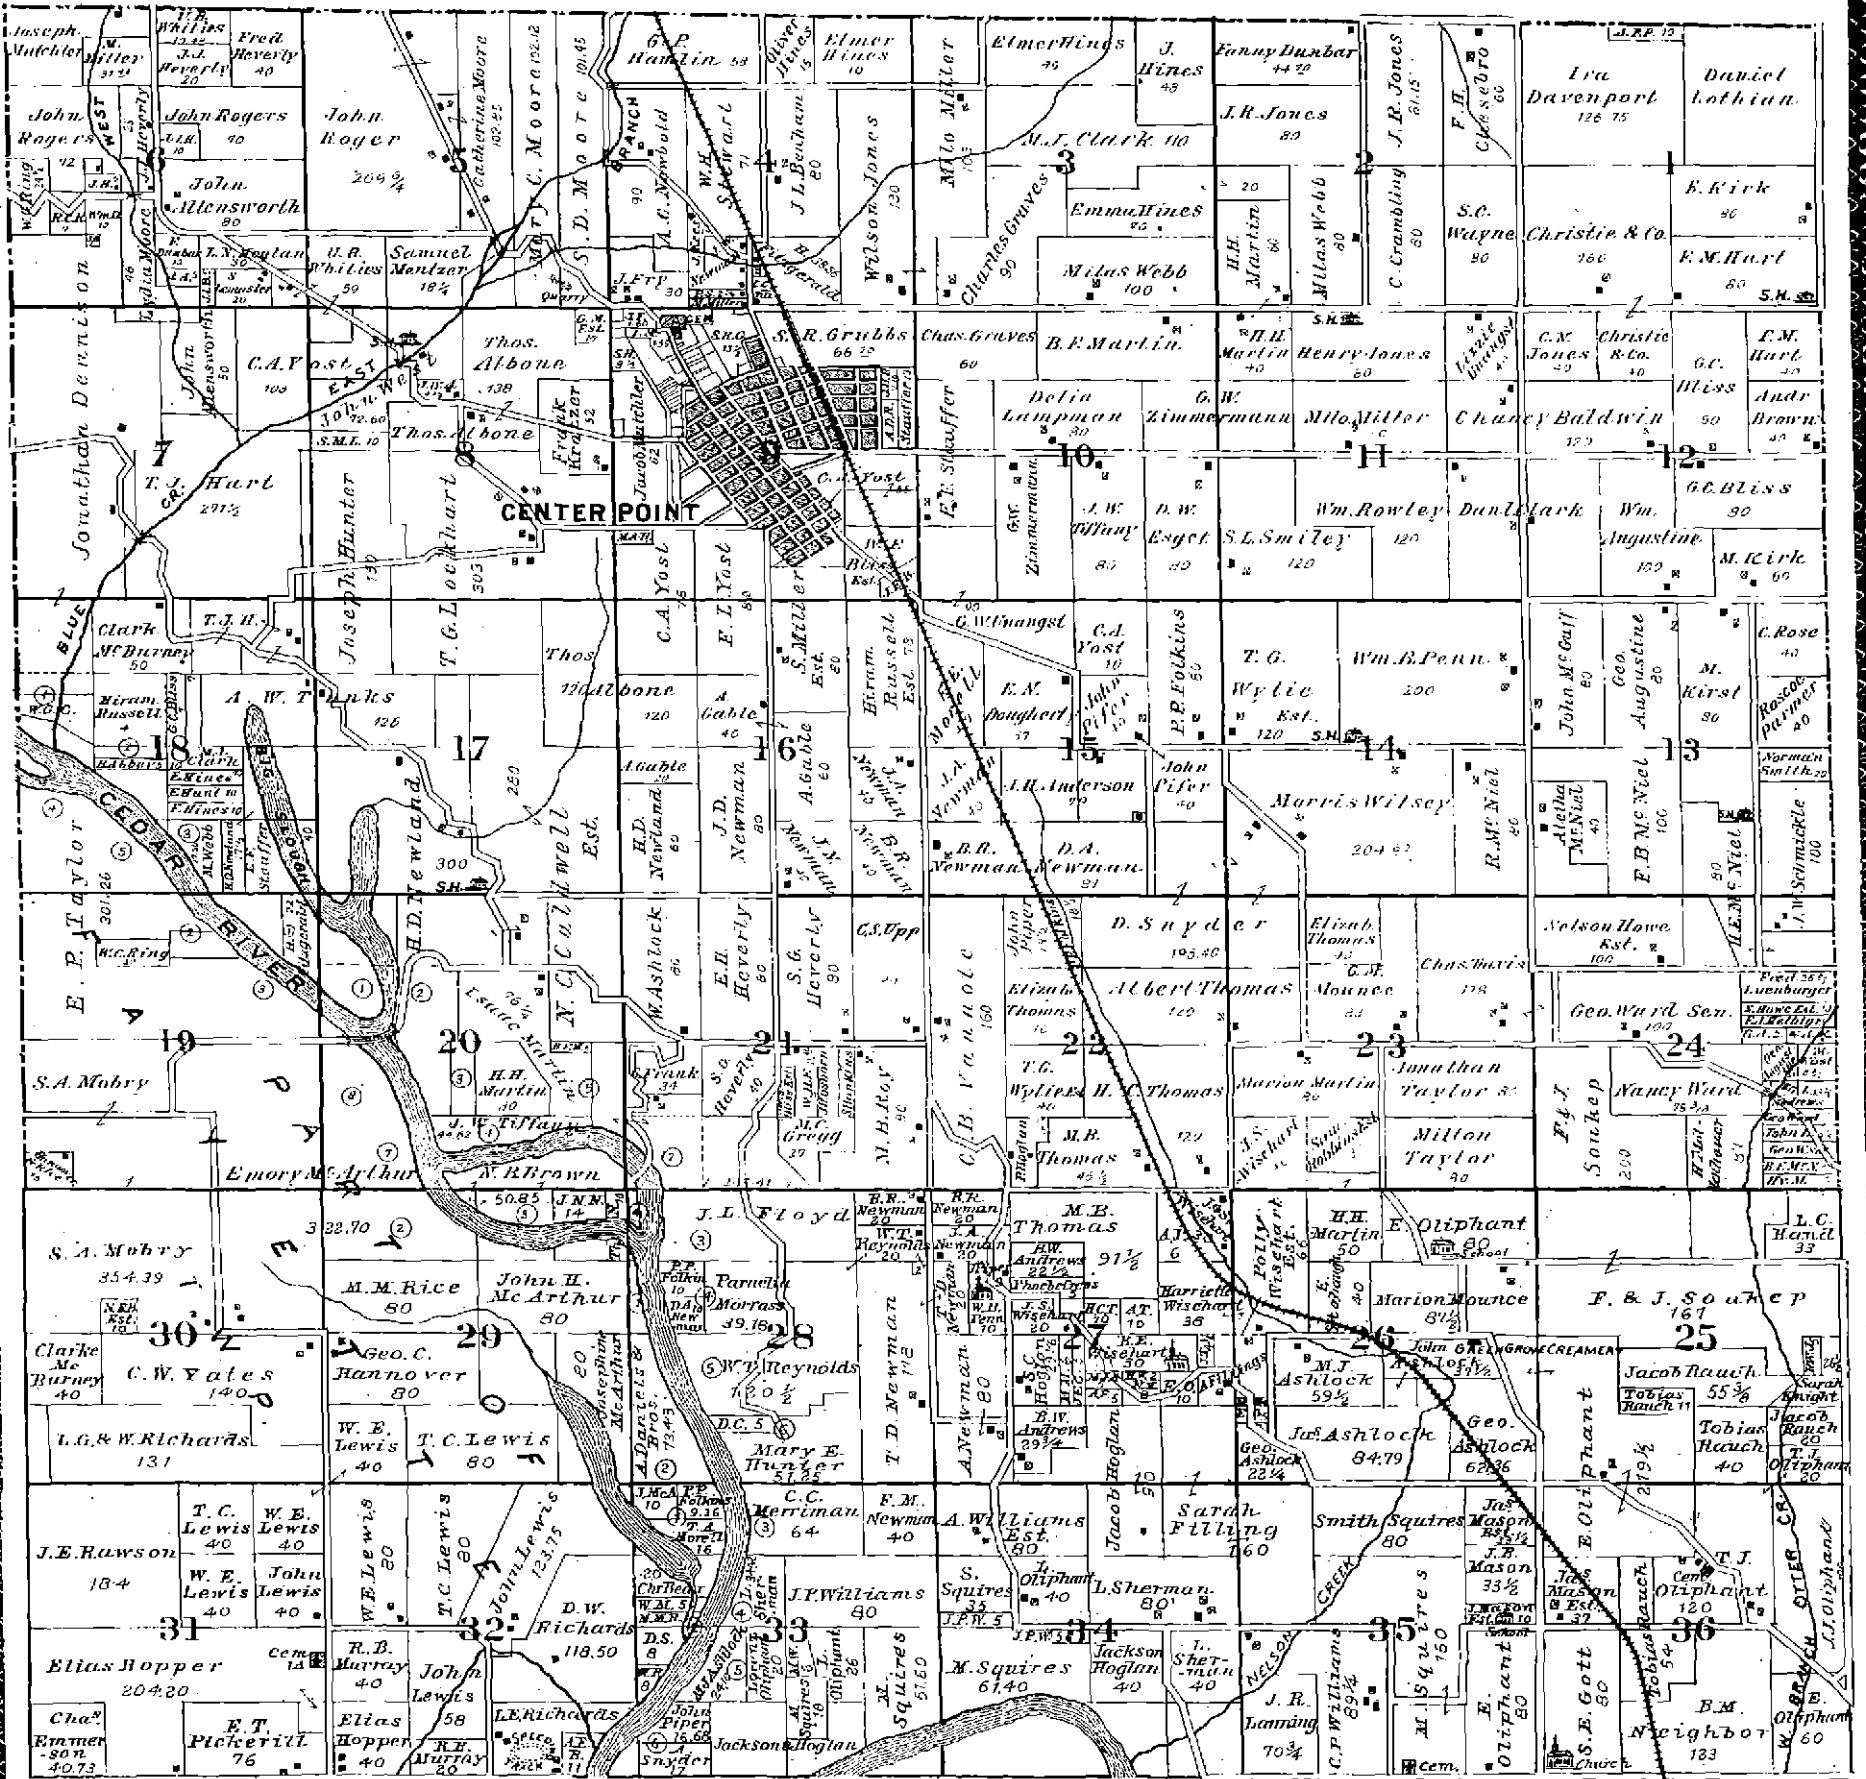

# MAP OF WASHINGTON

Township 85 North Range 8 West

FOR BALANCE OF PLAT SEE PAGE 24