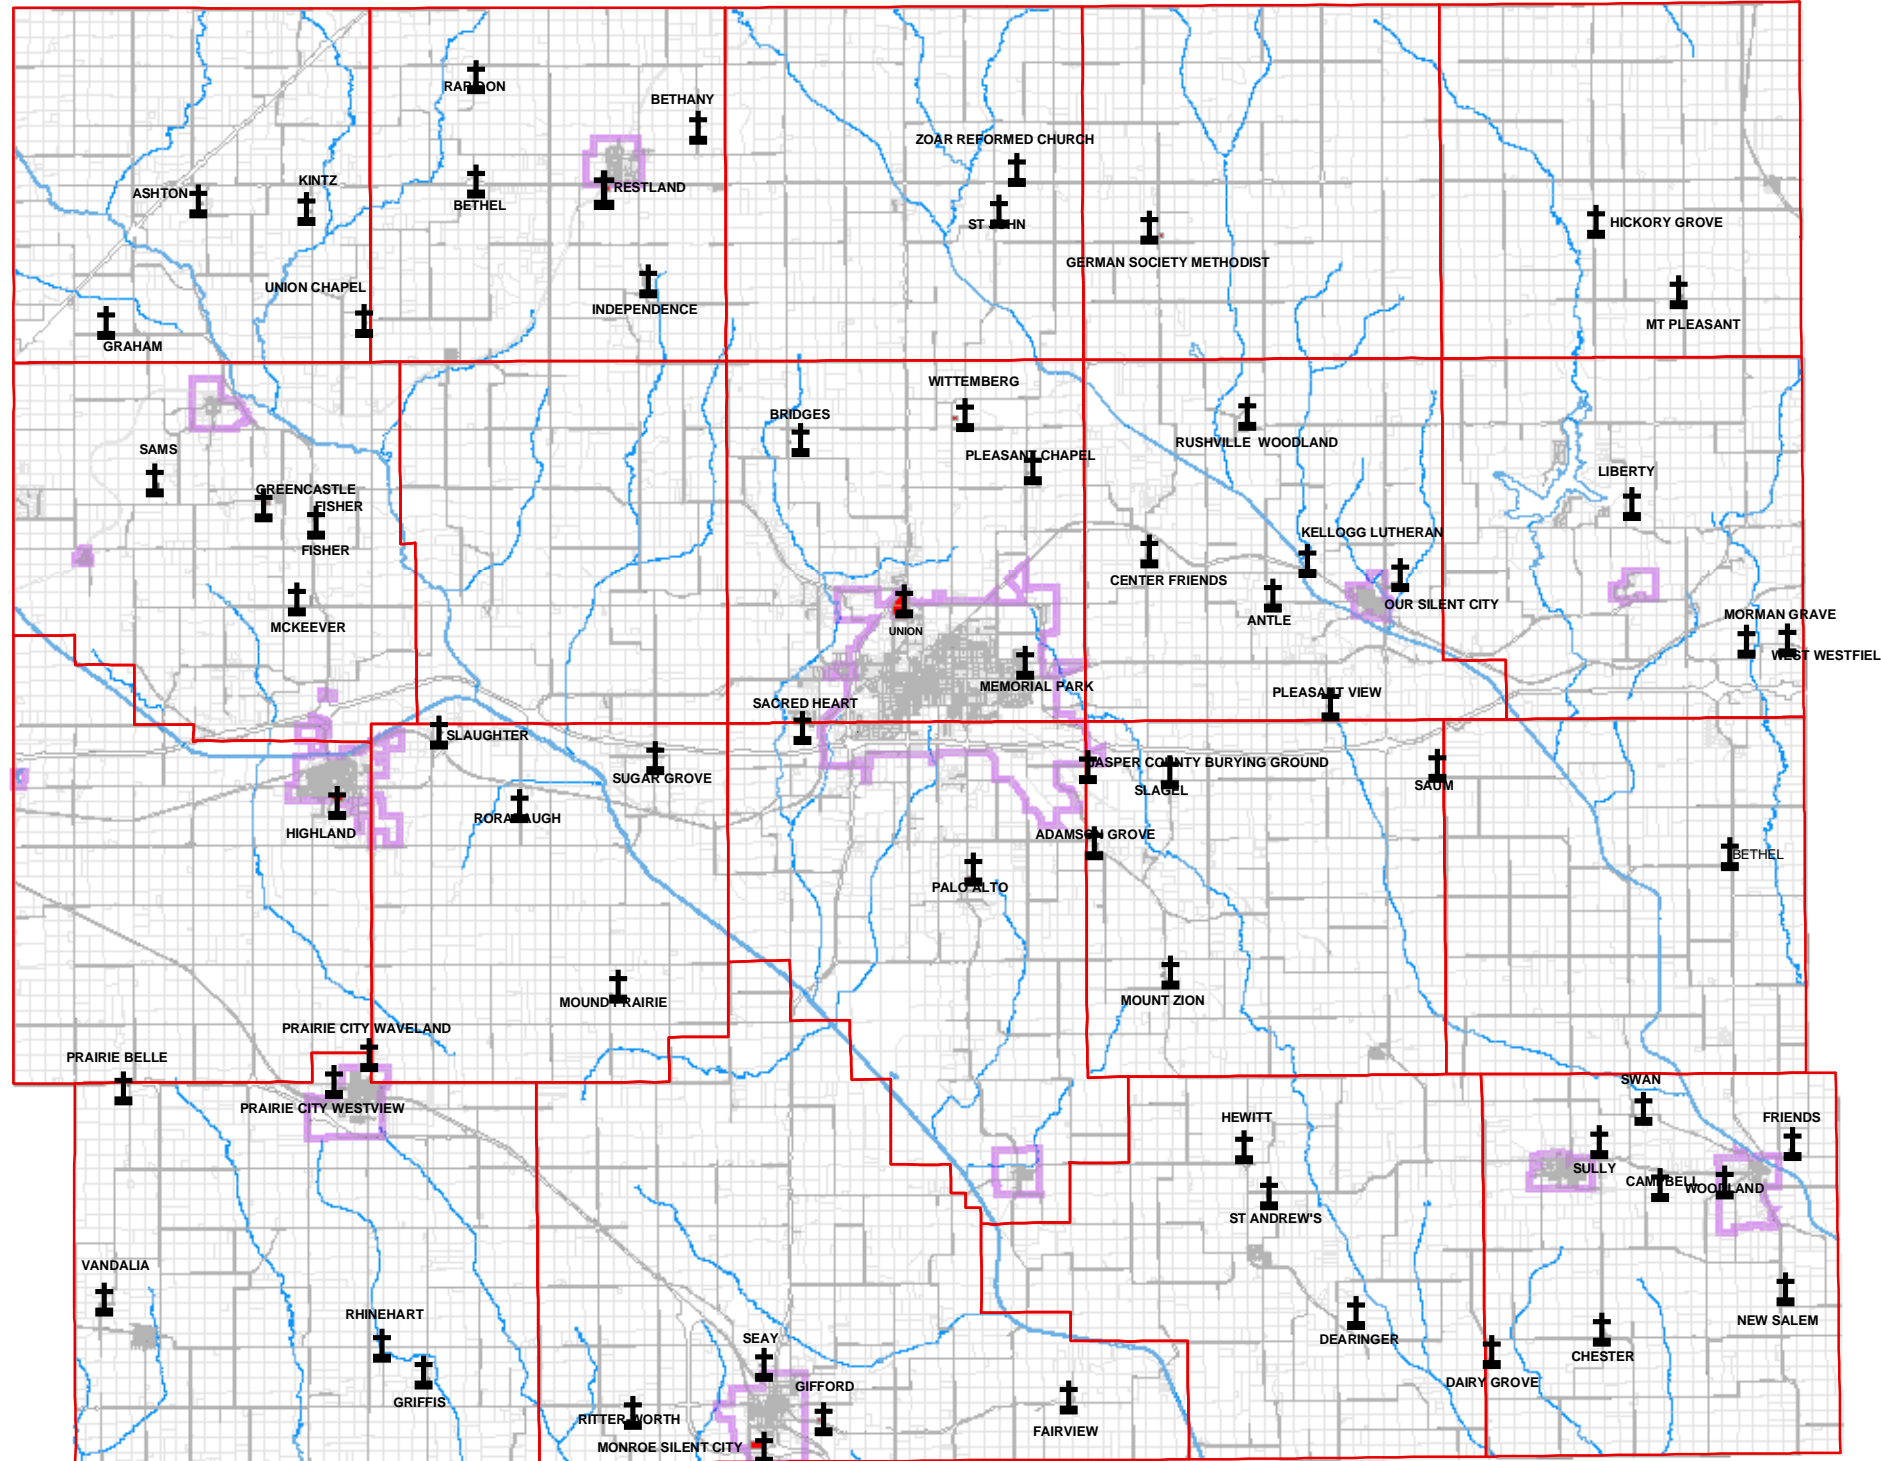

JASPER COUNTY CEMETERIES

Jasper County Cemetery Map

| Name | Township | Sect. |
|------------------------------|---------------|-------|
| Adamson Grove | Buena Vista | 18 |
| Antle | Kellogg | 27 |
| Ashton | Clear Creek | 22 |
| Baxter Restland | Independence | 22,23 |
| Bethany | Independence | 13 |
| Bethel | Independence | 20 |
| Bethel | Richland | 14 |
| Bridges | Newton | 8 |
| Campbell | Lynn Grove | 10 |
| Center Friends | Kellogg | 20 |
| Chester | Lynn Grove | 29 |
| Colfax Highland | Washington | 12 |
| Dairy Grove | Lynn Grove | 30 |
| Dearinger | Elk Creek | 27 |
| Fairview | Fairview | 26E |
| Fisher | Poweshiek | 13 |
| German Society Methodist | Mariposa | 20 |
| Gifford | Fairview | 31E |
| Graham | Clear Creek | 32 |
| Greencastle | Poweshiek | 14 |
| Griffis | Des Moines | 30E |
| Hewitt | Elk Creek | 4,9 |
| Hickory Grove | Hickory Grove | 22 |
| Independence | Independence | 26 |
| Jasper County Burying Ground | Buena Vista | 6 |
| Kellogg Lutheran | Kellogg | 22 |
| Kellogg Our Silent City | Kellogg | 24 |
| Kintz | Clear Creek | 23 |
| Lynnville Friends | Lynn Grove | 1 |
| Lynnville Woodland | Lynn Grove | 10,11 |
| McKeever | Poweshiek | 23 |
| Monroe Silent City | Fairview | 36 |
| Mormon Grave | Rock Creek | 25 |
| Mound Prairie | Mound Prairie | 26 |
| Mt Pleasant | Hickory Grove | 27 |
| Mt Zion | Buena Vista | 29 |
| New Salem | Lynn Grove | 24 |
| Newton Memorial Park | Newton | 35 |
| Newton Union | Newton | 21,28 |
| Palo Alto | Palo Alto | 14 |
| Pleasant Chapel | Newton | 12 |
| Pleasant View | Kellogg | 35 |
| Prairie Belle | Des Moines | 6 |
| Prairie City Waveland | Des Moines | 36N |
| Prairie City Westview | Des Moines | 2 |
| Raridon | Independence | 8 |
| Rinehart | Des Moines | 25 |
| Ritter-Worth | Fairview | 34 |
| Rock creek | Rock Creek | 15 |
| Rorabaugh | Mound Prairie | 9 |
| Rushville Woodland | Kellogg | 4 |
| Sacred Heart | Palo Alto | 5 |
| St Andrew's | Elk Creek | 9 |
| St John's | Malaka | 23 |
| Sams | Poweshiek | 9 |
| Saum | Buena Vista | 1 |
| Seay | Fairview | 25W |
| Slagel | Buena Vista | 8 |
| Slaughter | Mound Prairie | 5 |
| Sugar Grove | Mound Prairie | 2 |
| Sully | Lynn Grove | 5 |
| Swan | Lynn Grove | 4 |
| Union Chapel | Clear Creek | 36 |
| Vandalia | Des Moines | 19 |
| West Westfield | Rock Creek | 25 |
| Witteberg | Newton | 3 |
| Zoar | Malaka | 23 |