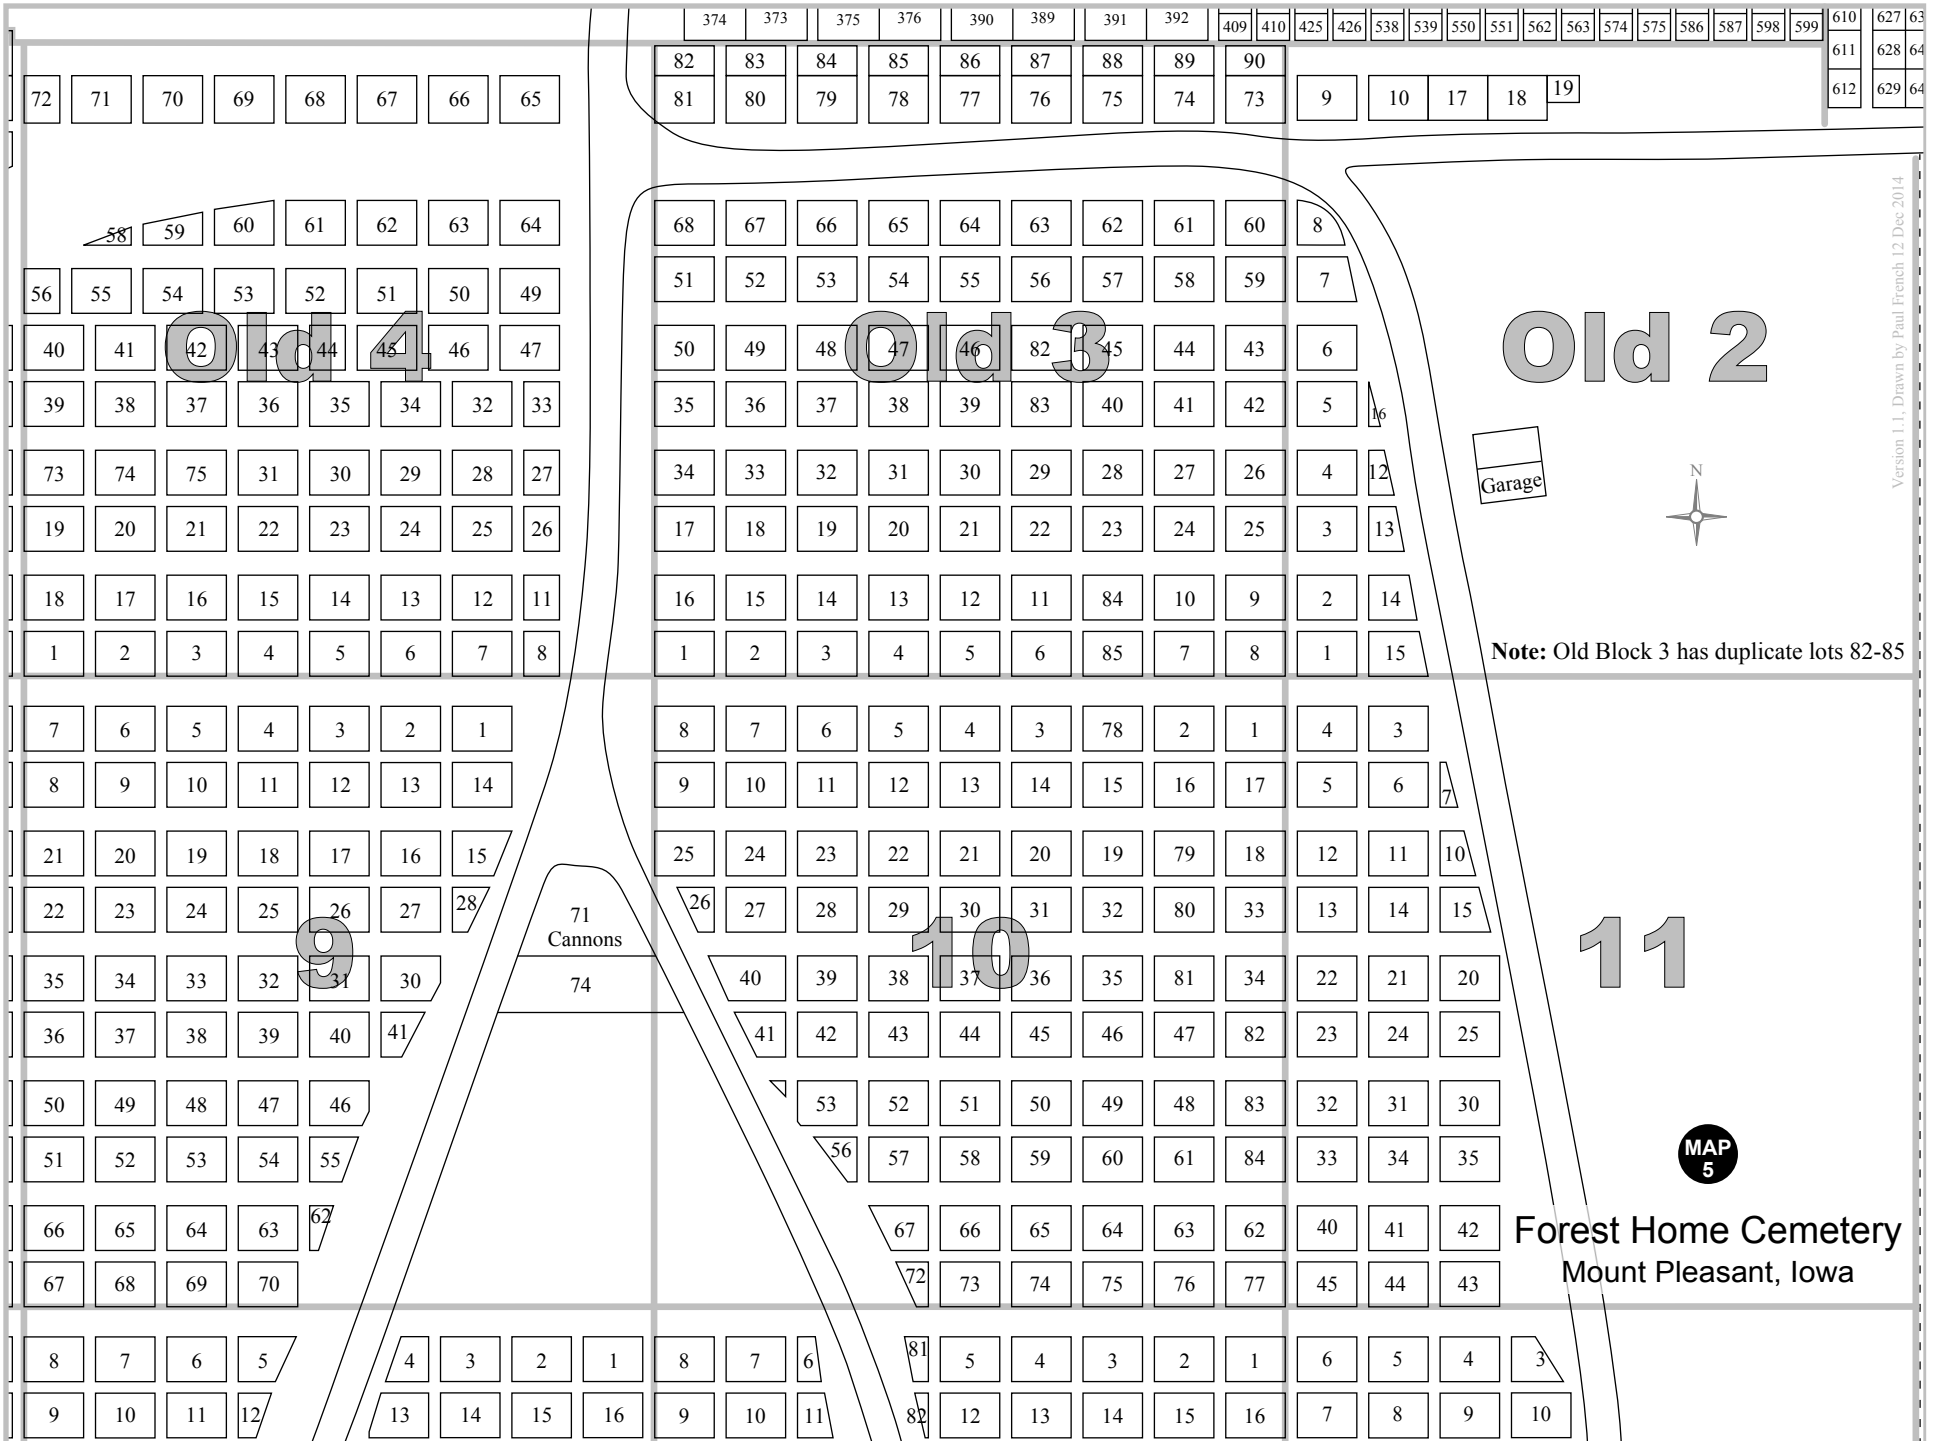

Mount Pleasant, Henry Co., Iowa

Drawn from original plat maps by Paul French Last edited 11 Jan 2015 Version 1.2

Notes:

- Block 3 East was sometimes labeled just 3
Block 3 West was sometimes labeled 3a
Block 4A was sometimes labeled just 4
Block 6 in the north (new addition) was sometimes labeled Section 6

STATE HOSPITAL CEMETERY

Saint Alphonsus Cemetery

Saint Alphonsus Cemetery

S. Walnut St.

S. Walnut St.

Notes:

Block 3East has duplicate lots 33-40, 69-81

Block 3West has duplicate lots 171, 251, 252

Block 4A has duplicate lots 71, 75-80, 88-9

**Forest Home Cemetery
Mount Pleasant, Iowa**

Version 1.1, Drawn by Paul French 12 Dec 2014

Old 2

Note: Old Block 3 has duplicate lots 82-85

11

MAP 5

Forest Home Cemetery
Mount Pleasant, Iowa