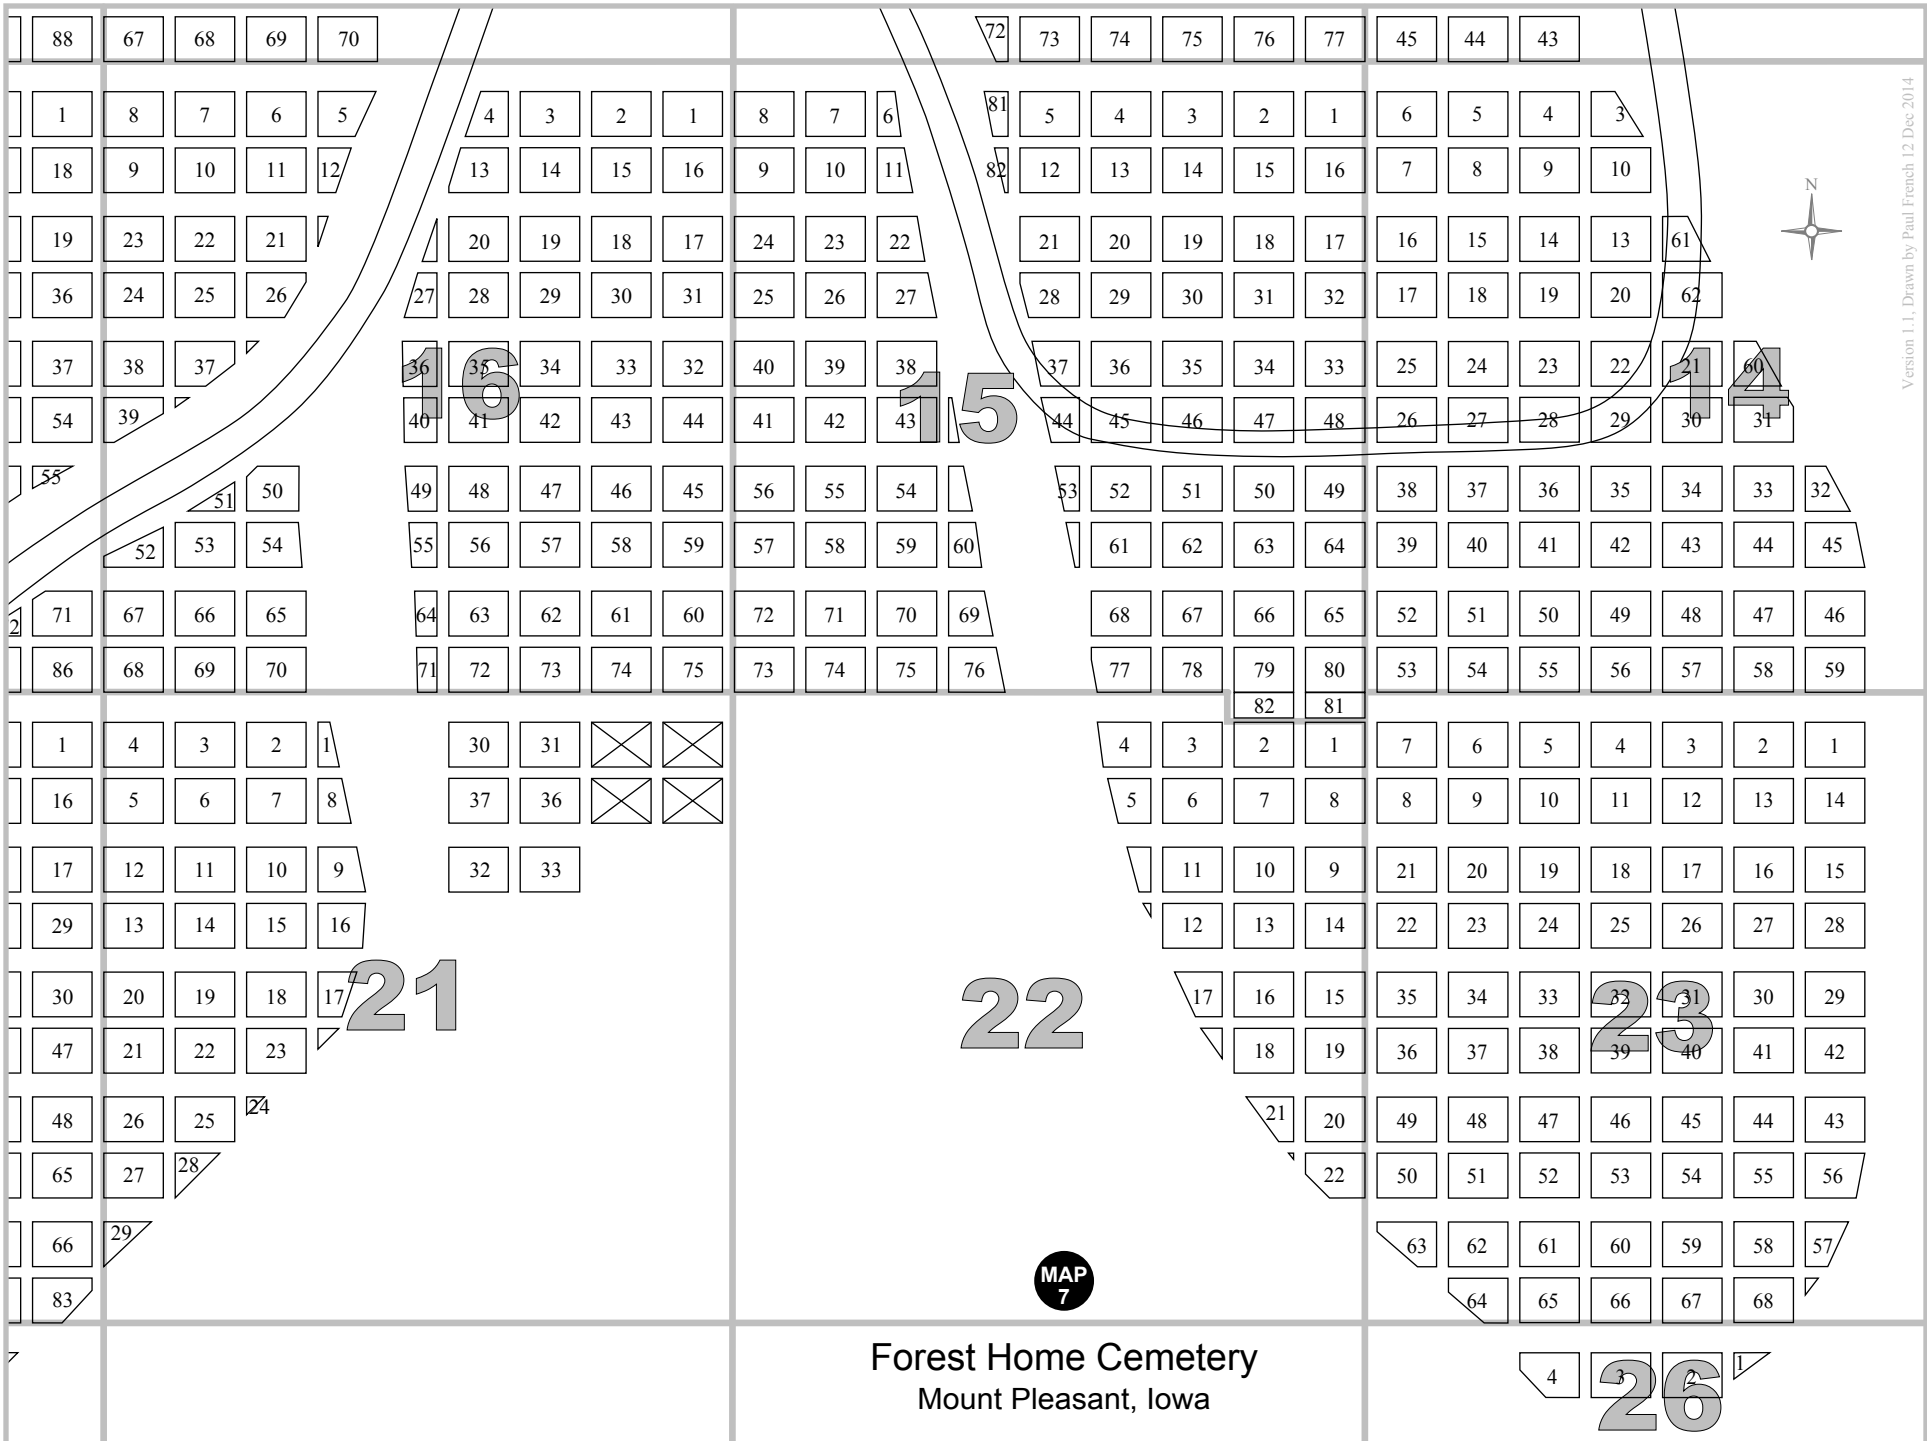

Forest Home Cemetery
Mount Pleasant, Iowa