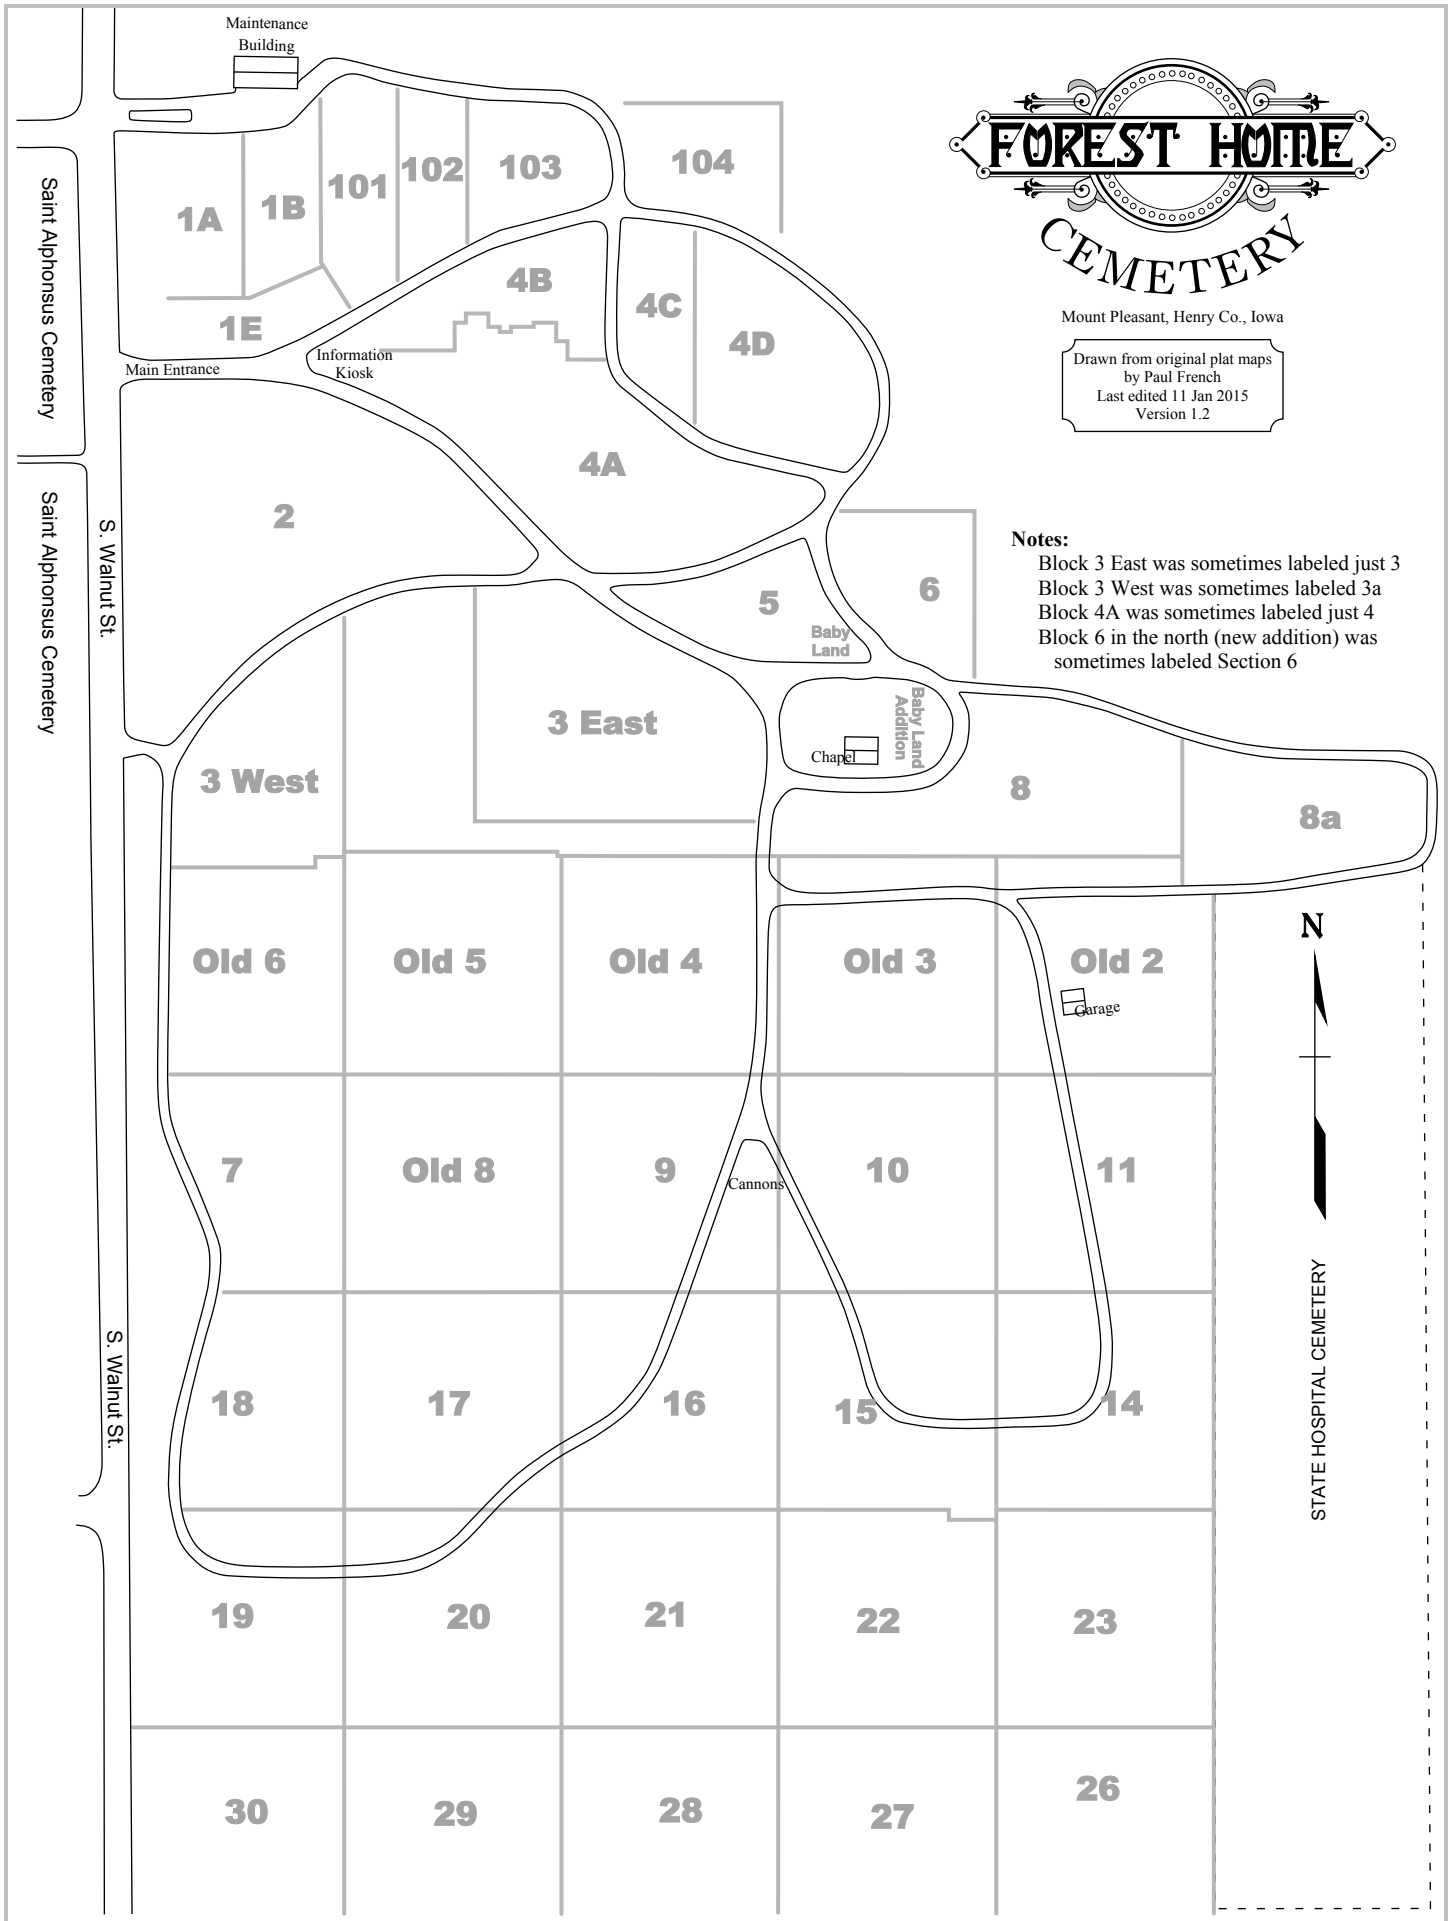

Mount Pleasant, Henry Co., Iowa

Drawn from original plat maps by Paul French Last edited 11 Jan 2015 Version 1.2

Notes:

- Block 3 East was sometimes labeled just 3
Block 3 West was sometimes labeled 3a
Block 4A was sometimes labeled just 4
Block 6 in the north (new addition) was sometimes labeled Section 6

STATE HOSPITAL CEMETERY

Saint Alphonsus Cemetery

Saint Alphonsus Cemetery

S. Walnut St.

S. Walnut St.

Notes:

Block 3East has duplicate lots 33-40, 69-81

Block 3West has duplicate lots 171, 251, 252

Block 4A has duplicate lots 71, 75-80, 88-9

**Forest Home Cemetery
Mount Pleasant, Iowa**

Version 1.1, Drawn by Paul French 12 Dec 2014

Old 2

Note: Old Block 3 has duplicate lots 82-85

11

MAP 5

Forest Home Cemetery
Mount Pleasant, Iowa

MAP 6
Forest Home Cemetery
 Mount Pleasant, Iowa

Forest Home Cemetery
 Mount Pleasant, Iowa