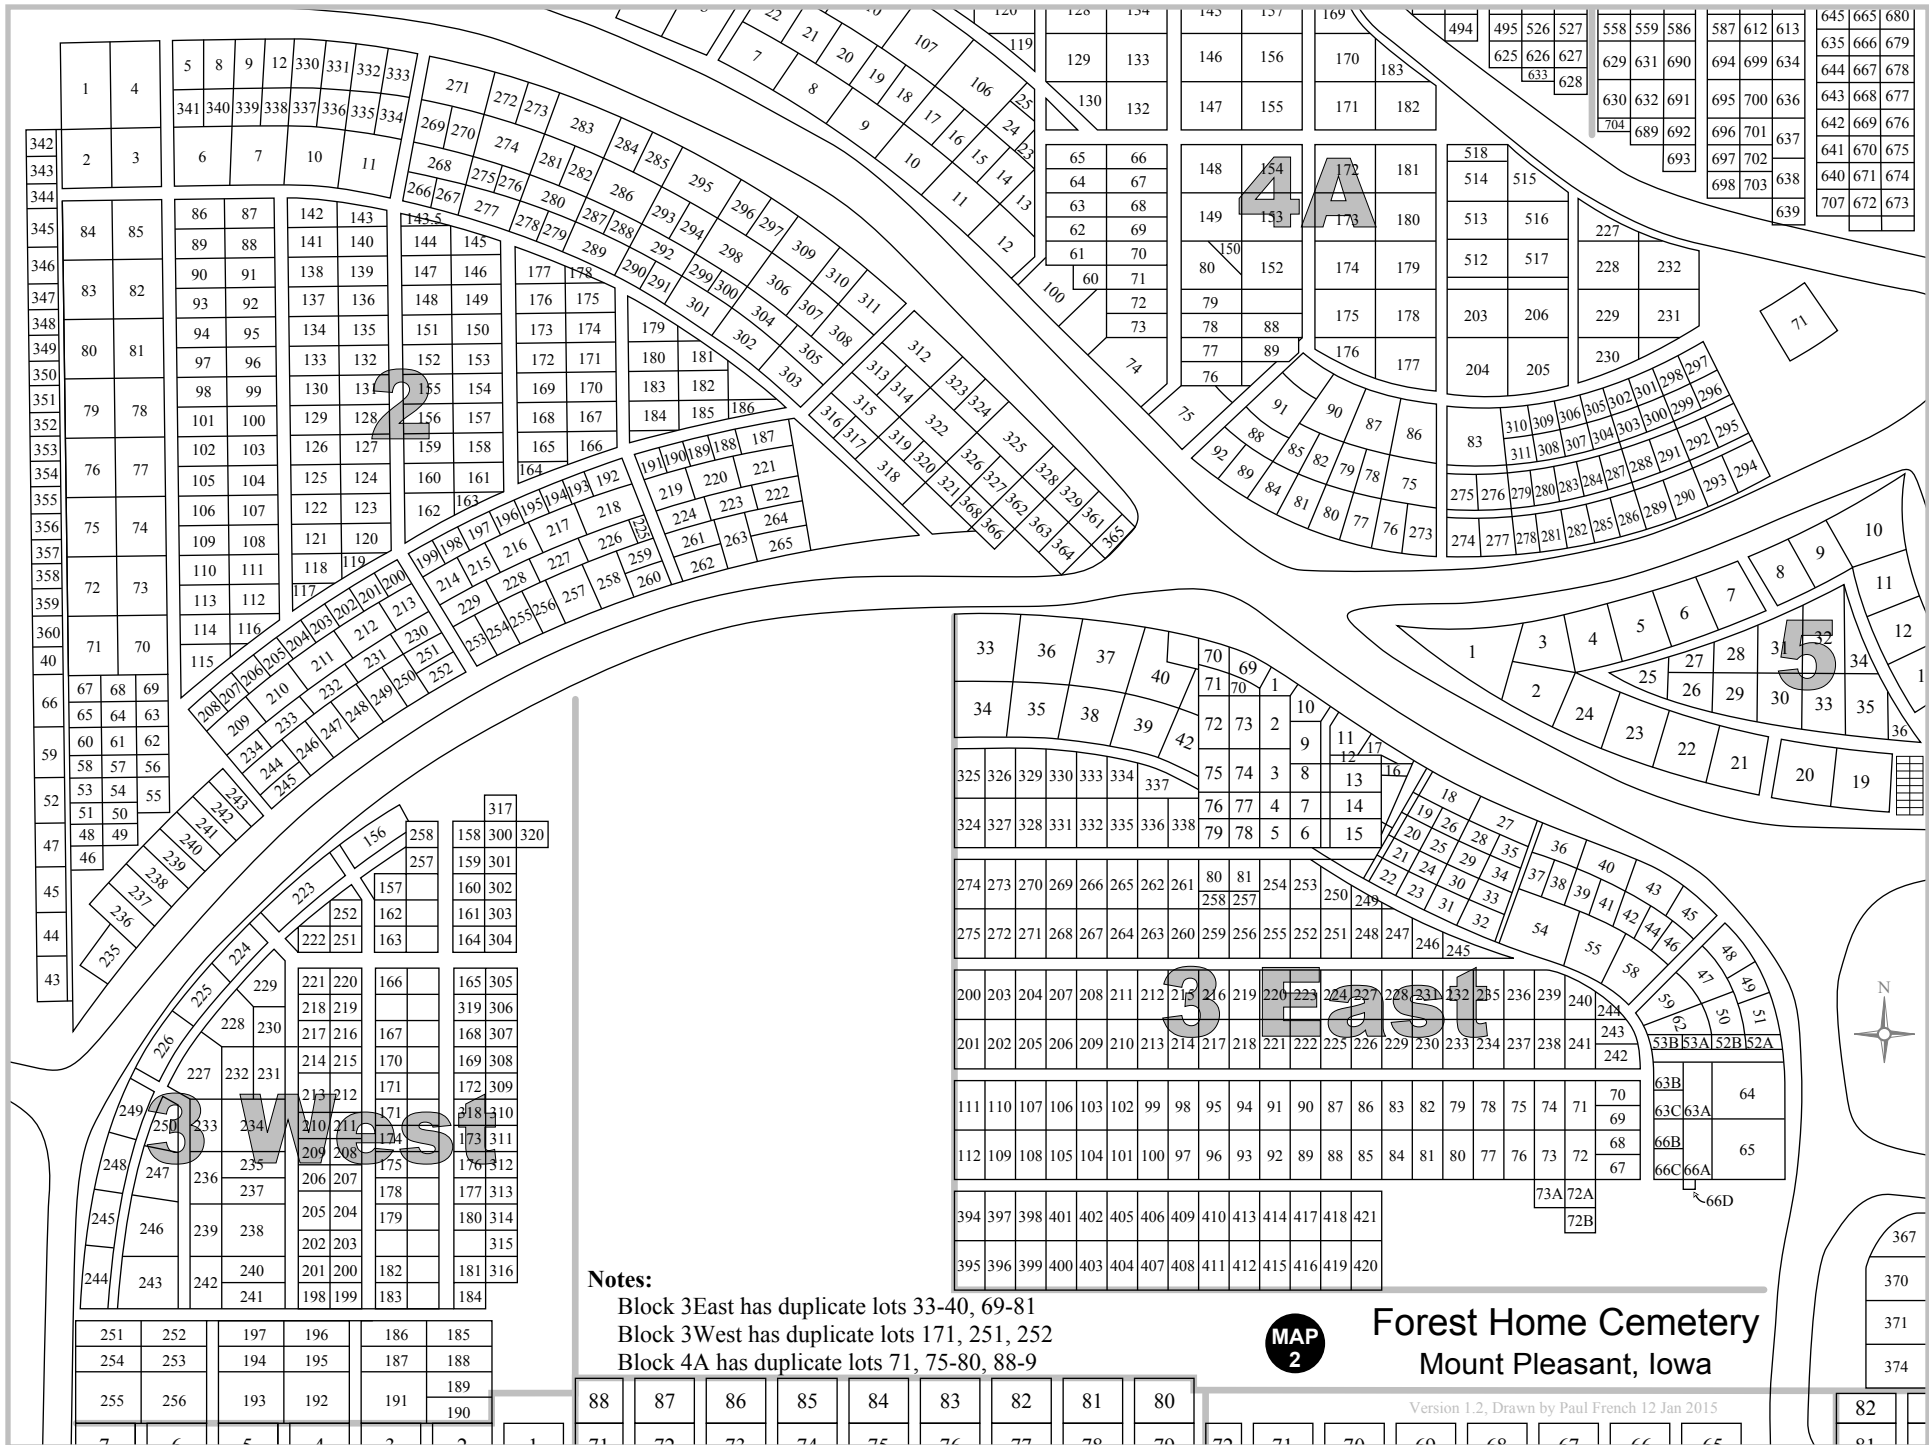

Mount Pleasant, Henry Co., Iowa

Drawn from original plat maps by Paul French Last edited 11 Jan 2015 Version 1.2

Notes:

- Block 3 East was sometimes labeled just 3
Block 3 West was sometimes labeled 3a
Block 4A was sometimes labeled just 4
Block 6 in the north (new addition) was sometimes labeled Section 6

STATE HOSPITAL CEMETERY

Saint Alphonsus Cemetery

Saint Alphonsus Cemetery

S. Walnut St.

S. Walnut St.

Notes:

Block 3East has duplicate lots 33-40, 69-81

Block 3West has duplicate lots 171, 251, 252

Block 4A has duplicate lots 71, 75-80, 88-9

**Forest Home Cemetery
Mount Pleasant, Iowa**

Version 1.1, Drawn by Paul French 12 Dec 2014

Old 2

Note: Old Block 3 has duplicate lots 82-85

11

MAP 5

Forest Home Cemetery
Mount Pleasant, Iowa

MAP 6
Forest Home Cemetery
 Mount Pleasant, Iowa

Forest Home Cemetery
 Mount Pleasant, Iowa